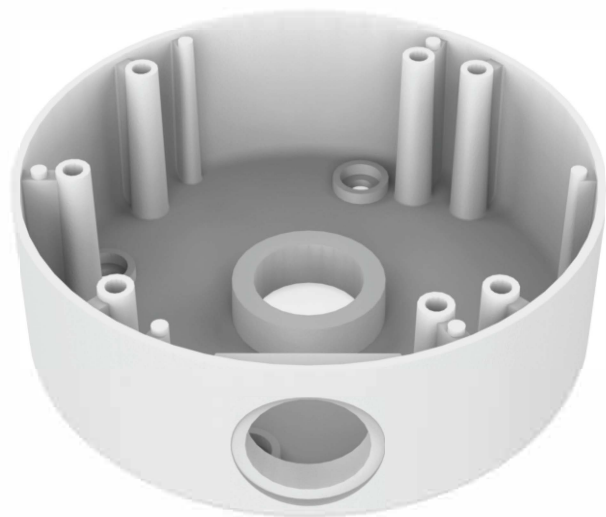

4K-PM-FISHEYE Puszka do kamer fisheye

Wymiary