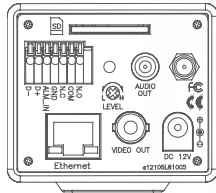

H.264 IP 2 MEGA PIXEL CMOS CAMERA

YUC-H696

Feature

- 2 Mega pixel (1600 x 1200) progressive scan
- H.264/MPEG-4/JPEG triple streams simultaneously
- Up to 32G SD card recording for alarm trigger & network outage
- IR cut removal (ICR) for option
- 2-way audio
- Mobile view support
- WiFi / PoE support

Server	Network Compression	Triple streams:H.264/MPEG-4/JPEG
	Pixel (H x V)	1600x1200, 1280x1024, 1280x960, 1280x720, 800x592,640x480, 320x240, 176x144
	Traffic Control	32/48/64/96/128/196/256/320/384/448/512/576/640/704/768Kbps 1/1.5/2/2.5/3/3.5/4/6/8Mbps
	Max. Frame Rate	Max. 30FPS (1280x720, 800x592, 640x480, 320x240, 176x144), 25FPS (1280x960), 22FPS (1280x1024), 15FPS (1600x1200)
	Safety	User-ID and password
	Protocol	TCP, UDP, IP, HTTP, FTP, SMTP, DHCP, PPPoE, DNS, DDNS, NTP, UPnP, UPnP forwarding, RTSP
	Number of User	Max. 10 connections for singal video
	Storage Capacity	SD card
	Alerting	SMTP, FTP, HTTP, SD card
	Pre / Post Alarm	Pre (0,1,2,3,4,5), post(0,1,2,3,4,5,10) seconds
	Release for alarm	Motion detection, I/O or schedule
	Network Camera	Image Pick-up Device
BLC		Auto (ON/OFF)
Electronic Shutter		1/50 (1/60) ~ 1/100,000 second
Video Output		BNC, 1Vp-p, 75 Ohms
Min Illum.		0.1 - 100.000 Lux (in night color mode 0.01-100.000 Lux)
Audio	Lens	CS mount (DC driver supported)
	Optical	IR cut filter as option
	Audio Communication	2-way-halfduplex
	Audio Compression	ADPCM 32Kbps
	Frequency	300 Hz - 3.4KHz
Terminal	Audio In	Microphone built in
	Audio Out	RCA, line out for external speaker
	Network Interface	Ethernet(10Base-T/100Base-Tx), WiFi for option
	Video Interface	BNC, video composi (NTSC/PAL)
General	External Port	Alarm-in x1 / relay-out x1, RS485 2 wires
	SD Card	SD memory card with the 32GB, 16GB, 8GB, 4GB~64MB
	Operation Voltage	PoE: 48V, IEEE 802.3af for option (max. 7W) LAN: 12V DC (max. 6W), WiFi: 12V DC (max. 7W)
	Dimen./Weight	58(H)x65(W)x130(D)mm / @400g / 12pcs per carton
	Operation Temp.	-10°C ~ +45°C, relative moisture 20%~90%