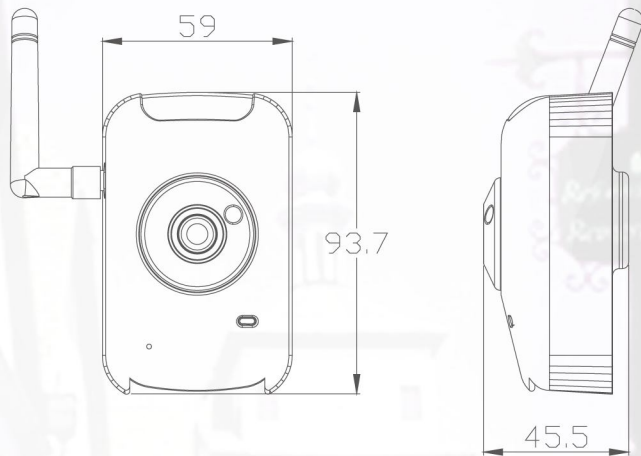

H.264 IP 1.3 MEGA PIXEL CMOS COMPACT CAMERA

YUC-HS95

Feature

- 1.3 Mega pixel (1280 x 1024) progressive scan CMOS sensor
- H.264/MPEG-4/JPEG triple streams simultaneously
- Compact size & easy operation
- 2-way audio
- Mobile view support
- wireless optional

Network Compression	Triple streams: H.264/MPEG-4/JPEG
Pixel (H x V)	1280x1024, 1280x960, 800x592, 640x480, 320x240, 176x144
Traffic Control	32/48/64/96/128/196/256/320/384/448/512/576/640/704/768Kbps 1/1.5/2/2.5/3/3.5/4/6/8Mbps
Max. Frame Rate	Max. 30FPS (640x480, 320x240, 176x144), 15FPS (1280x1024, 1280x960, 800x592)
Safety	User-ID and password
Protocol	TCP, UDP, IP, HTTP, FTP, SMTP, DHCP, PPPoE, DNS, DDNS, NTP, UPnP, UPnP forwarding, RTSP
Number of User	Max. 10 connections for singal video
Alerting	SMTP, FTP, HTTP
Pre / Post Alarm	Pre (0, 1, 2, 3, 4, 5), post (0, 1, 2, 3, 4, 5, 10) seconds
Release for alarm	Motion detection, I/O or schedule
Image Pick-up Device	1/4" Progressive Scan CMOS sensor approximately 1.3 mega pixel
BLC	Auto (ON/OFF)
Electronic Shutter	1/50 (1/60) ~ 1/100,000 second
Min Illum.	1.5 - 100.000 Lux (in night color mode 0.5-100.000 Lux)
Lens	4mm lens
Audio Communication	2-way-halfduplex
Audio Compression	ADPCM 32Kbps
Frequency	300 Hz - 3.4KHz
Audio In	Microphone built in
Audio Out	3.5mm, line out for external speaker
Network Interface	Ethernet(10Base-T/100Base-Tx)
Operation Voltage	LAN: 12V DC (max. 3W), WiFi: 12V DC (max. 4W)
Dimen./Weight	93.7(H)x59(W)x45.5(D)mm / @180g / 12pcs per carton
Operation Temp.	-10°C ~ +45°C, relative moisture 20%-90%