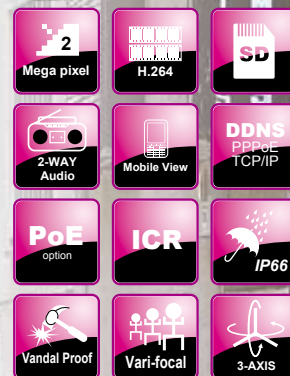

Server	Network Compression	Triple streams:H.264/MPEG-4/JPEG
	Pixel (H x V)	1600x1200, 1280x1024, 1280x960, 1280x720, 800x592,640x480, 320x240, 176x144
	Traffic Control	32/48/64/96/128/196/256/320/384/448/512/576/640/704/768K bps 1/1.5/2/2.5/3/3.5/4/6/8Mbps
	Max. Frame Rate	Max. 30FPS (1280x720, 800x592, 640x480, 320x240, 176x144), 25FPS (1280x960), 22FPS (1280x1024), 15FPS (1600x1200)
	Safety	User-ID and password
	Protocol	TCP, UDP, IP, HTTP, FTP, SMTP, DHCP, PPPoE, DNS, DDNS, NTP, UPnP, UPnP forwarding, RTSP
	Number of User	Max. 10 connections for singal video
	Storage Capacity	SD card
	Alerting	SMTP, FTP, HTTP, SD card
	Pre / Post Alarm	Pre (0,1,2,3,4,5), post(0,1,2,3,4,5,10) seconds
	Release for alarm	Motion detection, I/O or schedule
Network Camera	Image Pick-up Device	1/3" Progressive Scan CMOS sensor, approximately 2 mega pixel
	BLC	Auto (ON/OFF)
	Electronic Shutter	1/50 (1/60) ~ 1/100,000 second
	Video Output	1Vp-p, 75 Ohms
	Min Illum.	0.1 - 100.000 Lux (in night color mode 0.01-100.000 Lux)
	Lens	2.7-9mm auto iris for YUC-Hi96R / 2.7-9mm manual iris for YUC-HO96
Audio	Optical	IR cut filter for YUC-Hi96R
	IR LED / Range	YUC-Hi96R: 18 units IR LED for 15 meter
	Audio Communication	2-way-halfduplex
	Audio Compression	ADPCM 32Kbps
Terminal	Frequency	300 Hz - 3.4KHz
	Audio In	Connecting base, line in for microphone
	Audio Out	Connecting base, line out for external speaker
	Network Interface	Ethernet(10Base-T/100Base-Tx)
General	Video Interface	Connecting base, Video composi (NTSC/PAL)
	External Port	Alarm-in x1 / relay-out x1
	SD Card	SD memory card with the 32GB, 16GB, 8GB, 4GB~64MB
	Operation Voltage	PoE: 48V, IEEE 802.3af for option (max. 7W) LAN: 12V DC (max. 6W)
Dimen./Weight	142(H)x142(W)x100(D)mm / @1,000g / 12pcs per carton	
Operation Temp.	-20°C ~ +45°C, relative moisture 20%-90%	
Waterproof	IP66