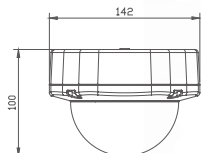

YUC-Hi96R

Server	Network Compression	Triple streams:H.264/MPEG-4/JPEG
	Pixel (H x V)	1600x1200, 1280x1024, 1280x960, 1280x720, 800x592,640x480, 320x240, 176x144
	Traffic Control	32/48/64/96/128/196/256/320/384/448/512/576/640/704/768K bps 1/1.5/2/2.5/3/3.5/4/6/8Mbps
	Max. Frame Rate	Max. 30FPS (1280x720, 800x592, 640x480, 320x240, 176x144), 25FPS (1280x960), 22FPS (1280x1024), 15FPS (1600x1200)
	Safety	User-ID and password
	Protocol	TCP, UDP, IP, HTTP, FTP, SMTP, DHCP, PPPoE, DNS, DDNS, NTP, UPnP, UPnP forwarding, RTSP
	Number of User	Max. 10 connections for singal video
	Storage Capacity	SD card
	Alerting	SMTP, FTP, HTTP, SD card
	Pre / Post Alarm	Pre (0,1,2,3,4,5), post(0,1,2,3,4,5,10) seconds
	Release for alarm	Motion detection, I/O or schedule
Network Camera	Image Pick-up Device	1/3" Progressive Scan CMOS sensor, approximately 2 mega pixel
	BLC	Auto (ON/OFF)
	Electronic Shutter	1/50 (1/60) ~ 1/100,000 second
	Video Output	1Vp-p, 75 Ohms
	Min Illum.	0.1 - 100.000 Lux (in night color mode 0.01-100.000 Lux)
	Lens	2.7-9mm auto iris for YUC-Hi96R / 2.7-9mm manual iris for YUC-HO96
Audio	Optical	IR cut filter for YUC-Hi96R
	IR LED / Range	YUC-Hi96R: 18 units IR LED for 15 meter
	Audio Communication	2-way-halfduplex
	Audio Compression	ADPCM 32Kbps
Terminal	Frequency	300 Hz - 3.4KHz
	Audio In	Connecting base, line in for microphone
	Audio Out	Connecting base, line out for external speaker
	Network Interface	Ethernet(10Base-T/100Base-Tx)
General	Video Interface	Connecting base, Video composi (NTSC/PAL)
	External Port	Alarm-in x1 / relay-out x1
	SD Card	SD memory card with the 32GB, 16GB, 8GB, 4GB~64MB
	Operation Voltage	PoE: 48V, IEEE 802.3af for option (max. 7W) LAN: 12V DC (max. 6W)
Dimen./Weight	142(H)x142(W)x100(D)mm / @1,000g / 12pcs per carton	
Operation Temp.	-20°C ~ +45°C, relative moisture 20%-90%	
Waterproof	IP66	