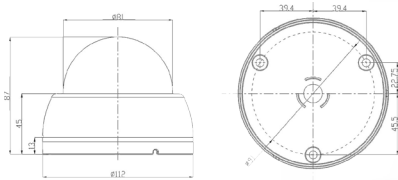

IP cam

YUC-HNi85

YUC-HN85P

	YUC-HNi85	YUC-HN85P	
Camera Features	Image Pick-up Device	1/4" Progressive Scan CMOS sensor	
	Effective Pixels (H x V)	1280x720	
	Lens Type	Fixed	
	Focal Length/ F-number	f: 4.2mm, F: 1.6	
	Electronic Shutter Speed	1/5~1/100,000 second(s), indoor, outdoor setting	
	Gain Control	AGC Adjustable (2x~24x)	
	Gamma	Indoor & Outdoor	
Day/ Night	ICR cut filter		N/A
	LED Ranges	7pcs : 5M	N/A
Image	Network Compression	H.264/ MPEG-4/ M-JPEG	
	Image Size	1280x800, 1280x720, 640x480, 320x240,176x144	
	Max. Frame Rate	30fps in all resolutions	
	Intelligence Support	D-WDR,DNR,Sense-Up, Motion Detection, Mask, VBR/CBR	
Network Server	Protocols	Access list, Bonjour, DHCP, DDNS, FTP, HTTP, HTTPS, IPv4, IPv6 IEEE 802.1X, Multicast NTP PPPoE, QoS/DSCP, RTSP, SAMBA SMTP, SNMP, UPnP, UPnP Forwarding	
	Traffic Controls	32/48/64/96/128/196/256/320/384/448/512/576/640/704/768Kbps 1/1.5/2/2.5/3/3.5/4/6/8Mbps	
	Number of Users	Max. 10 connections for singal video	
	Safety	User-ID and password	
Interface	Ethernet	RJ45 (10/ 100 Base-T)	
	Storage Device	Micro SD, FTP, Mail, NAS, and SAMBA	
General	Processors	ARM 9 ,32 bit RISC	
	Memory	128MB-RAM, 16MB-Flash	
	Power	N/A	PoE IEEE 802.3 af (Class 0)
	Operation Voltage	DC12V	
	Dimen./Weight	112mm (Φ) x 87mm (H) 300g/ 20pcs per carton	
	Operation Temp.	-10°C ~ +45°C, relative moisture 20%-90%	
Included Accessories	CD/ IP recorder/ IP installer/ Installation guide/ Detail user manual		