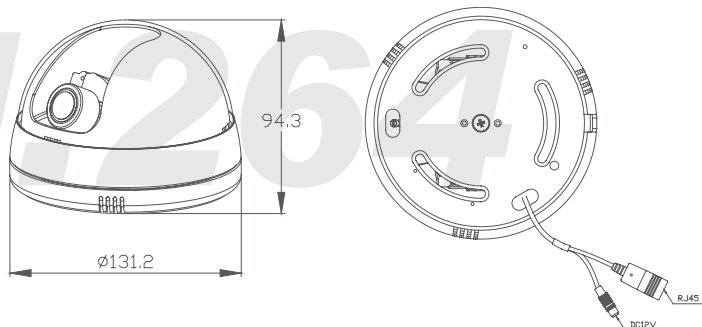

Features

- 2 Mega pixel (1600 x 1200) resolution with excellent picture performance
- H.264/MPEG4/JPEG triple stream
- SD card for recording during alarm trigger & network outage
- 2-way audio
- Mobile view support WM6.5/Symbian/iPhone/Blackberry & Android
- POE (Power over Ethernet) for option

IP CAM

YUC-HM96-279

YUC-HM96-279

H.264 2 MEGA PIXEL INDOOR DOME CAMERA

Max Resolution	2 Mega pixel (1600 x 1200), SXGA, Quad VGA, SVGA, VGA, CIF, QCIF
Video Adjustment	Image setting, video streaming setting
Frame Rate	NTSC: 15FPS / PAL: 15FPS (2M mode)
Network Interface	Ethernet (10/100 Base-T)
Video Compression	Triple stream: H.264 / MPEG4 / JPEG selection
Audio Compression	2-way
Pre / Post Alarm	Yes, configurable
SD card	AVI video format (remote access)
Hardware	RJ-45 (Ethernet)
Alarm I/O	1 x in / 1 x relay out
Video Input / Output	1 x video out
Audio Input / Output	1 x audio in, 1 x audio out
Performance	Max. 10 connections for signal video
Event trigger / Action	Schedule I/O & motion dection, sent AVI files to FTP, E-mail or SD card
Protocols	TCP/IP, HTTP, FTP, SMTP, DDNS, PPPoE, DHCP, NTP, UPnP, 3GPP, UPnP Forwarding, Multicast
IP assignment	DHCP, PPPoE or Static IP
System Requirement	Microsoft IE6 / IE7 or above
Security	2 layers password protection
Image Pick-up Device	1/4" Micron CMOS
Back Light Compensation	Auto
Electronic Shutter	1/50 (1/60) ~ 1/100,000s
Gain Control	Auto
Gamma	0.45
S/N Ratio	48dB (AGC off)
Video Output	BNC, 1Vp-p, 75 Ohms
Min Illum	0.1 Lux @F1.2
Lens	2.7-9mm /F1.2
Power over Ethernet	POE(IEEE 802.3af) for option
Power	LAN: DC12V (max. 6W)
Dimension / Weight	131(φ)x94.5(H)mm / @300g / 20pcs per carton
Operation Temp.	-10°C ~ +45°C