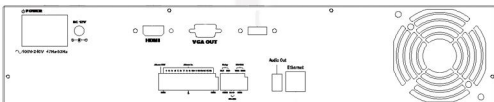

Model No.	YDS-04NA	YDS-09NA	
Video	Compression Format	H.264		
	Video Input Resolution	1600 x 1200 (2M-pixel)		
	Recording Throughput	4x30FPS @ 720P / 4x15FPS @ 1600x1200 (8Mbps)	9x30FPS @ 720P / 9x15FPS @ 1600x1200 (18Mbps)	
	Video Output	VGA x 1	VGA x 1/ HDMI x 1	
	Digital Zoom	9x Zoom (Live/Playback)		
	Split Screen	1, 4	1, 4, 9	
Audio	Audio Input/ Output	Phone Jack x 1/ Phone Jack x 1		
	Audio Backup	Yes		
	Audio Streaming	Yes		
Recording	Recording Compression	H.264		
	Recording Frame Rate	15 fps(1600x1200)/ 22 fps (1280x1024)/ 25 fps (1280x960)/ 30 fps (1280x720)		
Function	Recording Mode	Manual/ Alarm/ Schedule		
	Privacy Mask	3 Zones Per Channel		
	3D-Deinterlaced & DNR	Hardware DSP		
	F/W Maintain	USB/ Browser/ A.P./ Restore Button		
	CMS	36Ch Per Group/ Unlimited Group		
	BackUp Media	USB (Pen Drive & HDD)/ CMS/ Browser	USB (Pen Drive & HDD & DVD±RW)/ CMS/ Browser	
	Playback Media	Local/ Player/ CMS/ Browser		
	Playback Search	Date&Time/Alarm Event		
	Storage Capacity	SATA HDD x 2 (Max. 4TB)	SATA HDD x 4 (Max. 8TB)	
	Networking	100/10 bps-Base Tx	1000/100/10 bps-Base Tx	
	Network Portocol	TCP/IP, HTTP, FTP, SMTP, DHCP, PPPoE, DNS, DDNS, NTP, UPnP		
	Mobile Viewer	android, blackberry, iPhone, JAVA, Windows Mobile		
	Auto Time correction	NTP (Network Time Protocol) & Daylight Saving		
	Alarm Type	Motion, Video Loss, Power On, Remote Login, HDD Error HDD Full, HDD Damaged, High Temperature		
	Terminal	DI x 2, DO x 2, USB x 3	DI x 8, DO x 2, USB x 3	
	Auto Switch	Channel By Channel		
Power Supply	DC 12V/5A / AC 90 - 260V			
Packing	Dimension (WxHxD)	360(W) 60(H) x 311(D) mm